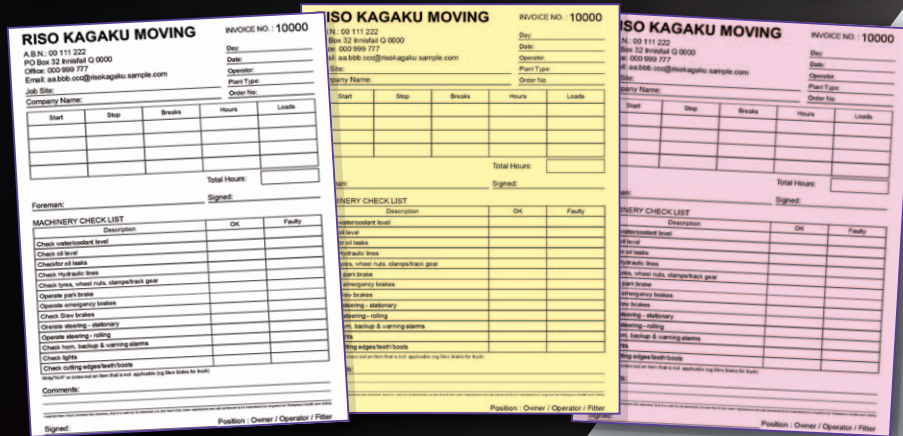

Meet the perfect short-run NCR (Carbonless paper) printer!

Print on NCR paper easily, quickly, and cost efficiently

Easy to use

No need skilled operator

No paper curl

Cool and flat paper is ready for binding and other post-processing

Ultra high-speed

World's fastest printing speed 160 ppm & true print on demand

Saves your money

Low running costs, even for color printing

ComColor GD's function Multiple tray print

Print the same original data on paper in different trays. Ideal when using NCR paper.