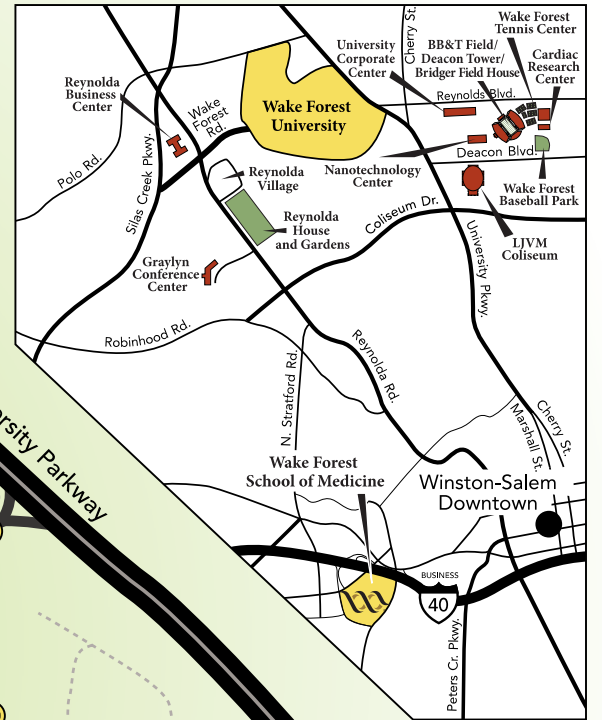

REYNOLDA CAMPUS MAP

Area Map

To BB&T Field, Bridger Field House, Deacon Tower, Wake Forest Tennis Center, LJV Coliseum and Wake Forest Baseball Park